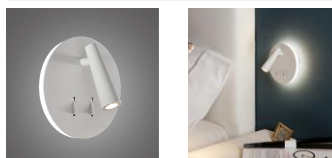

Panau

A36600B

LED 1x6W 3000K 540lm + 1x3W 3000K 315lm

IMÁGENES / IMAGES / IMAGES

TIPO	TYPE	TYPE
Aplicue	Wall Lamp	Applique
ACABADO	FINISH	FINITION
Blanco texturado	Textured White	Blanc Texturé
MATERIAL	MATERIAL	MATIÈRE
Aluminio	Aluminium	Aluminium
DETALLES	DETAILS	DÉTAILS

DETALLES / DETAILS / DÉTAILS

COMPONENTS / MAIN PARTS / COMPOSANTS

- 1 x DRIVER HEP:LSC4W700LRP UNI, 2.7-4.5VDC/700mA PF=0'45
- 2 x PCB 2.5W 12B2C 3014 0'1W 3000K
- 1 x PCB WITH SAMSUNG LED DIODE 1X3W 3000K WITH RED AND BLACK WELDED WIRES 40cm