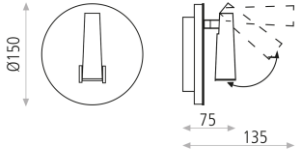

LÁMPARAS / LAMPS / LAMPES

	Power	Lumen	Kelvin
1:	LED 6W	750	3000
2:	LED 3W	315	3000

MEDIDAS / MEASURES / MESURES

	Length (mm)	Width (mm)	Height (mm)	Diameter (mm)	Gross Weight (Kg)	Net Weight (Kg)
Product:	75-135			150		
Box 1:	160	160	95		0,65	0,59
Box 2:						

COMPONENTES / MAIN PARTS / COMPOSANTS

1 x DRIVER EAGLERISE: ELP03SS1 2'5-4'2V 700mA

1 x DRIVER EAGLERISE:EBP006C0350SS 12-18V 350mA PF>0'45

2 x PCB 2.5W 12B2C 3014 0'1W 3200K

1 x PCB WITH SAMSUNG LED DIODE 1X3W 3000K WITH RED AND BLACK WELDED WI